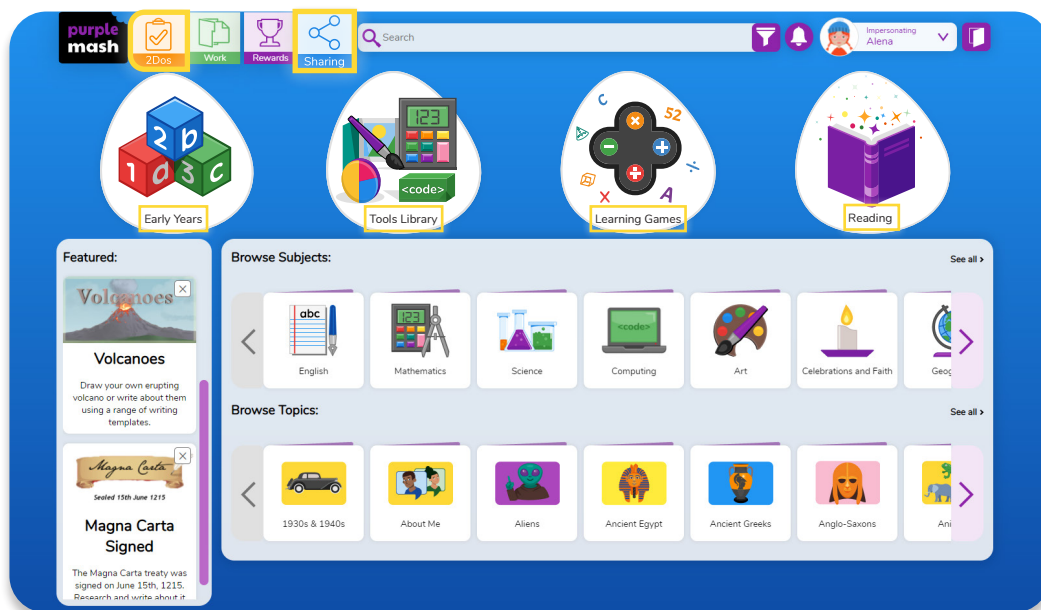

Space for
login card

Dear Parent/Carer,

Your child has access to Purple Mash, a whole world of fun and exciting learning opportunities in one safe online space.

What is Purple Mash?

Purple Mash is a comprehensive suite of online learning tools and content, designed for children aged 3 to 11 in the classroom and at home. Purple Mash supports learning through its resources, games and creative tools, tailored to the school curriculum; everything from core subjects such as maths, reading, writing and phonics, to all the other topics learnt in school.

How you can support your child:

To begin with, it's a good idea to log in to Purple Mash with your child's login and familiarise yourself with the menu icons and key areas of the site.

You can also explore our parents' area on the 2Simple website which explains the powerful learning benefits of Purple Mash beyond the classroom all in under 3 minutes, including the parent portal if your school has enabled this.